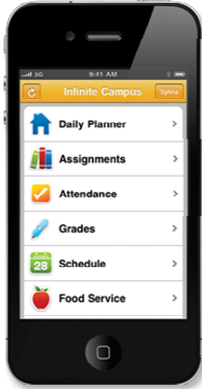

Go Mobile Anytime. Anywhere.

One Touch.
Tons of Info.

Anytime, anywhere
access.

Get your Campus Portal
information when you
want it from your mobile
device.

Step 1 Download the App

Download the Infinite Campus Mobile Portal application from any of the following app stores:

Step 2 Launch the App and Enter in the District ID

Select Settings.

Enter your District ID: **YFCMCQ**

Select Go.

Step 3 Enter Portal Account to Sign In

Enter your Campus Portal username and password

Select Go/Sign In