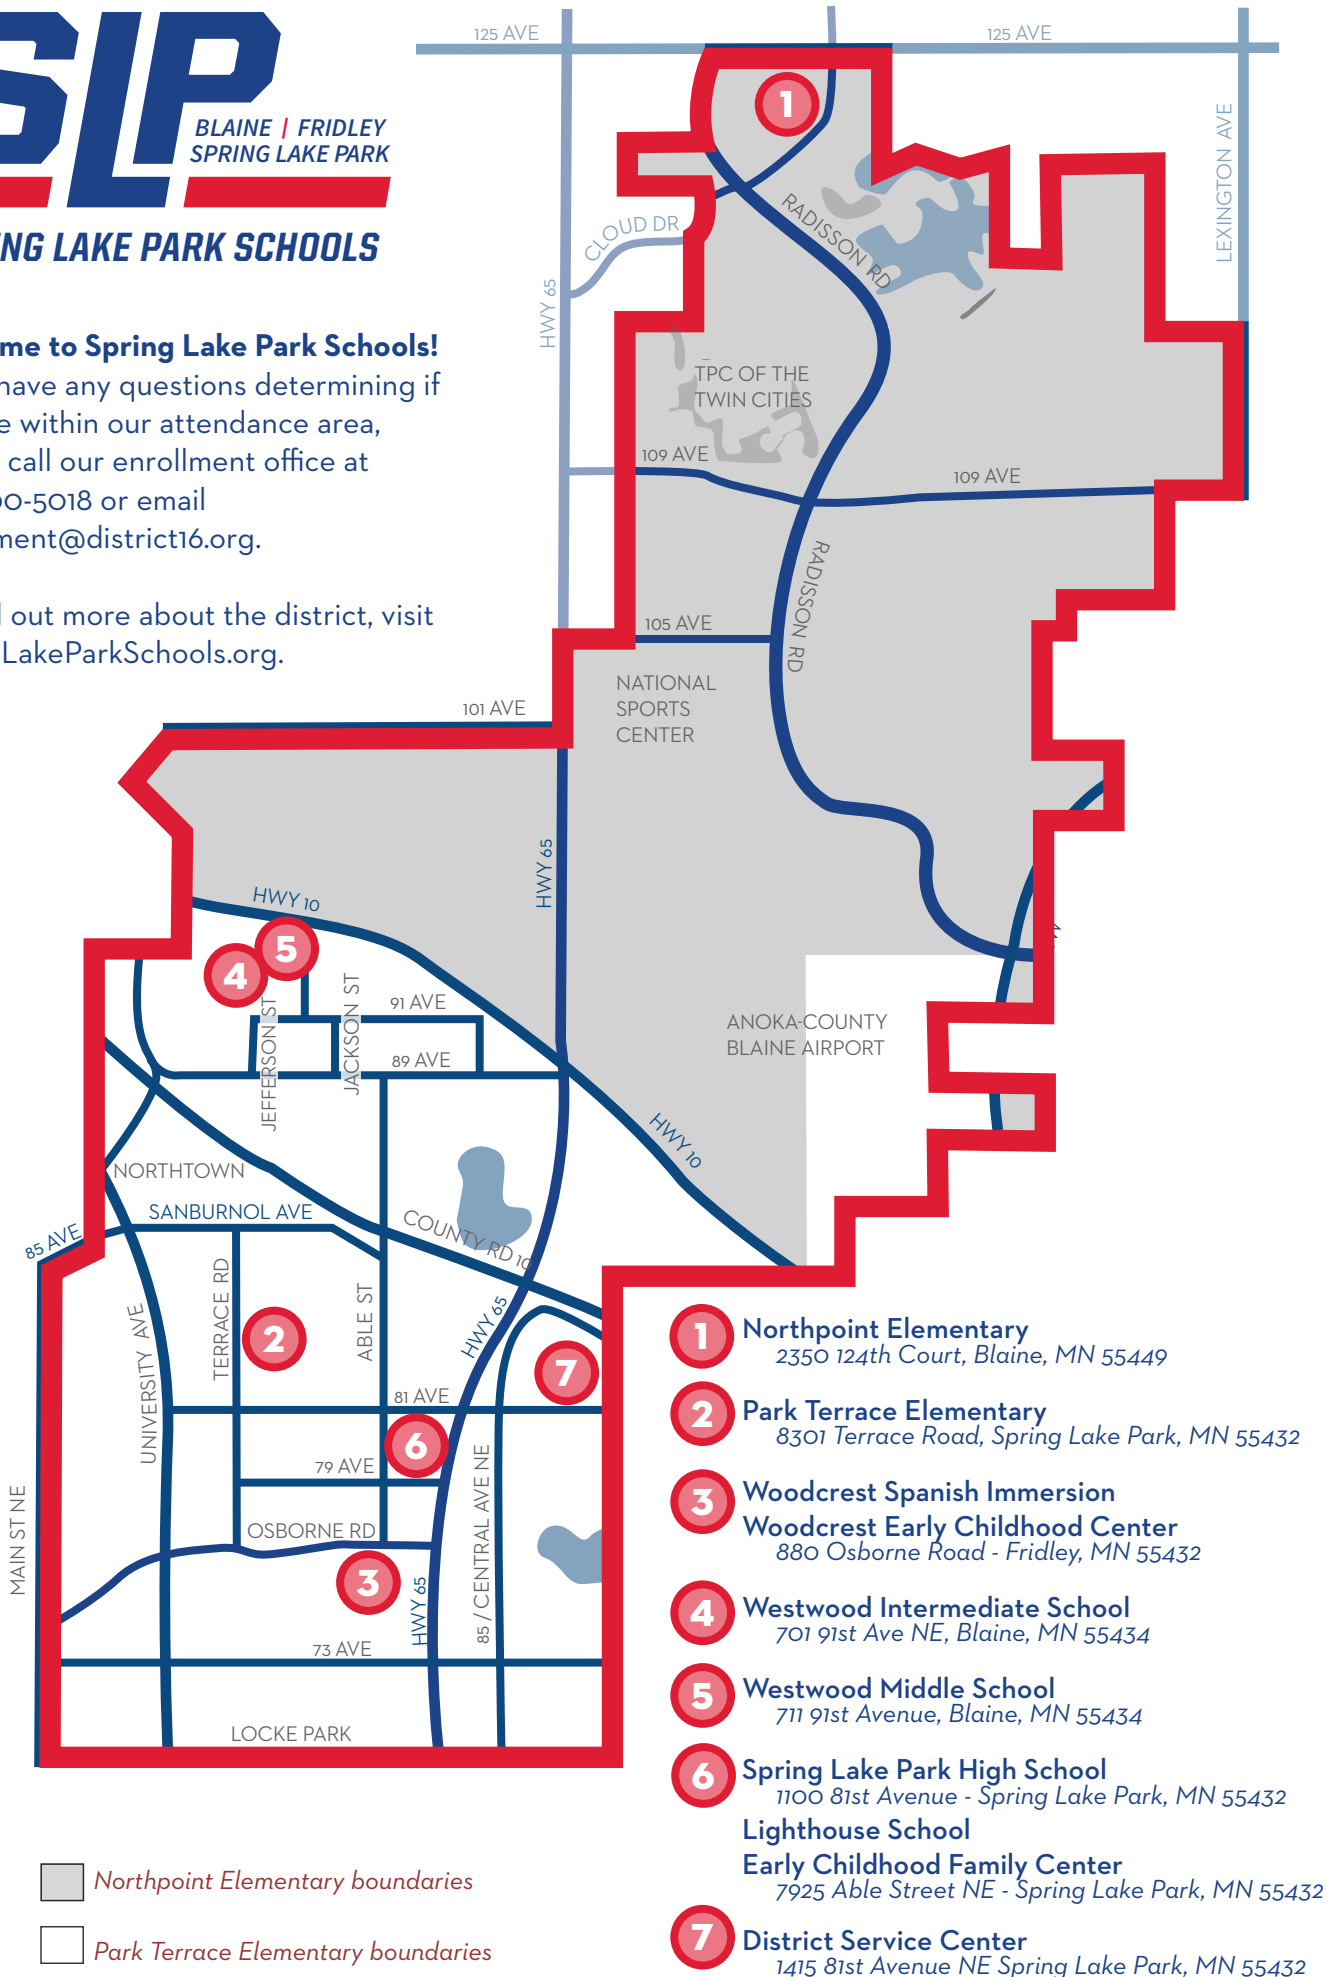

SPRING LAKE PARK SCHOOLS

Welcome to Spring Lake Park Schools!

If you have any questions determining if you are within our attendance area, please call our enrollment office at 763-600-5018 or email enrollment@district16.org.

To find out more about the district, visit SpringLakeParkSchools.org.

- Northpoint Elementary boundaries
- Park Terrace Elementary boundaries

- 1** Northpoint Elementary
2350 124th Court, Blaine, MN 55449
- 2** Park Terrace Elementary
8301 Terrace Road, Spring Lake Park, MN 55432
- 3** Woodcrest Spanish Immersion
Woodcrest Early Childhood Center
880 Osborne Road - Fridley, MN 55432
- 4** Westwood Intermediate School
701 91st Ave NE, Blaine, MN 55434
- 5** Westwood Middle School
711 91st Avenue, Blaine, MN 55434
- 6** Spring Lake Park High School
1100 81st Avenue - Spring Lake Park, MN 55432
Lighthouse School
Early Childhood Family Center
7925 Able Street NE - Spring Lake Park, MN 55432
- 7** District Service Center
1415 81st Avenue NE Spring Lake Park, MN 55432